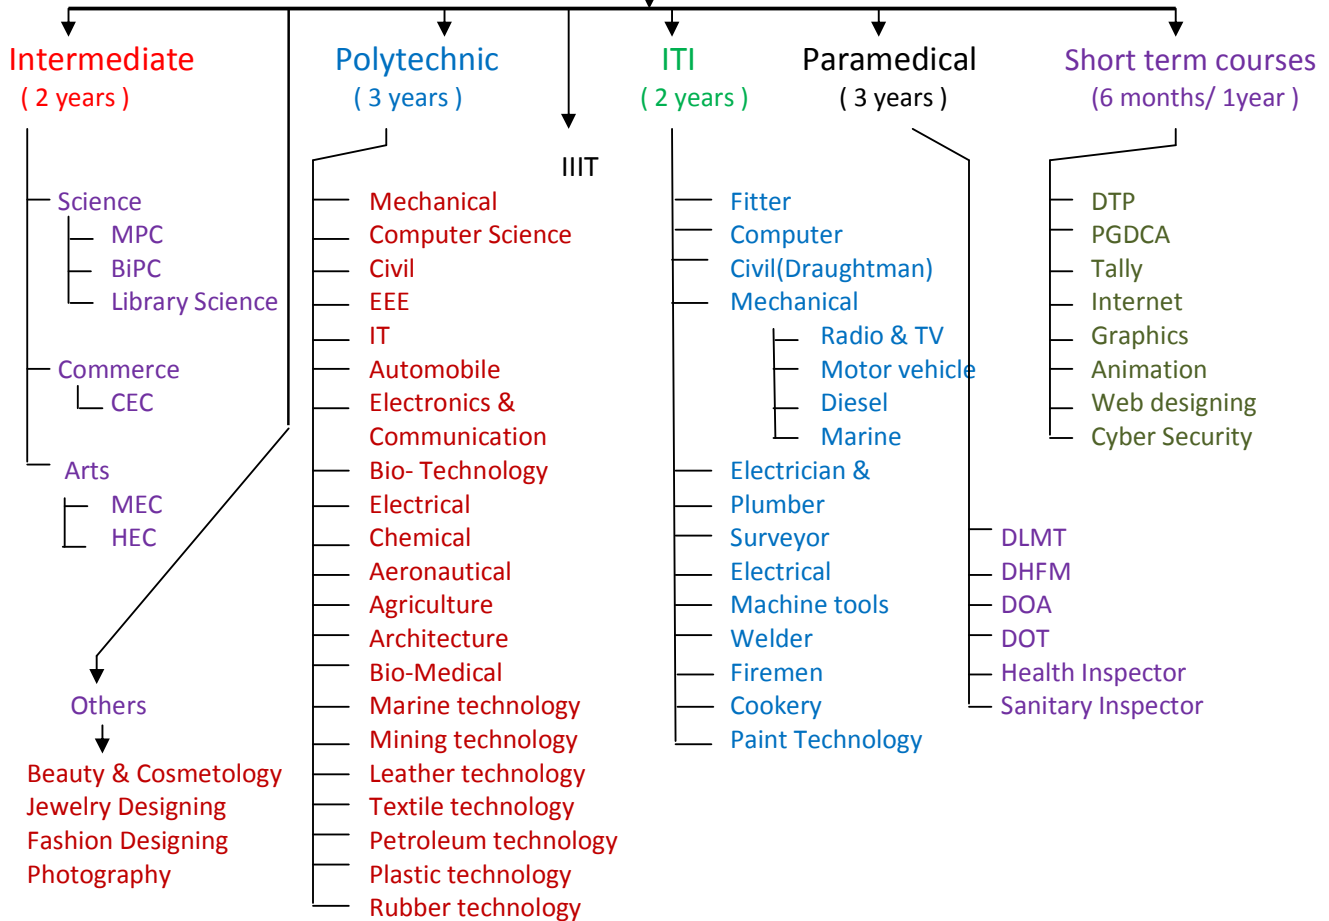

What Next ?

After 10th class

Examinations

| Exam | Website |
|----------------------|--|
| APRJC | www.aprjcg.gov.in |
| Polytechnic Entrance | www.appolitechnic.nic |

Govt. Jobs

VRA
 Military
 AW (Female)
 Driving Posts

What Next ?

After Intermediate

Engineering

(4 Years)
BE / B. Tech

Eligible
MPC

Entrance Tests
EAMCET,
IIT, AIEEE,
BITSAT ..etc

- CSE
- IT
- ECE
- EEE
- Civil Eng
- Mechanical Eng
- Chemical Eng
- Aeronautical Eng
- Aerospace Eng
- Agricultural Eng
- Automobile Eng
- Bio-medical Eng
- Bio-technology Eng
- Ceramic Eng
- Industrial Eng
- Environmental Eng
- Marine Eng
- Mining Eng
- Silk & Textile Eng